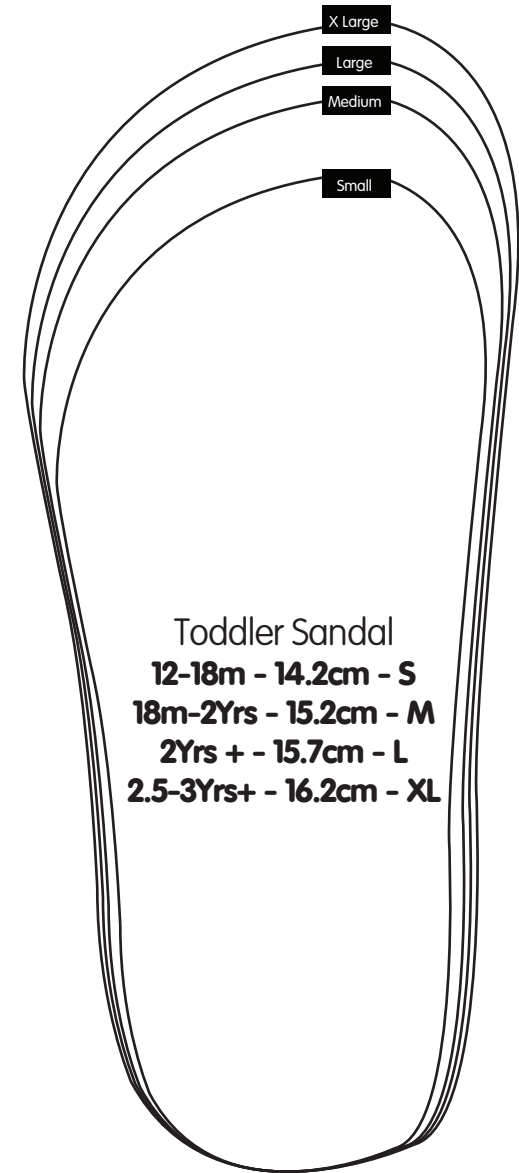

LOVE LUCK  
& WONDER  
SIZING CHART

ACTUAL SIZING, PRINT AND TRACE - PLEASE ALLOW 1CM FOR WRIGGLE ROOM